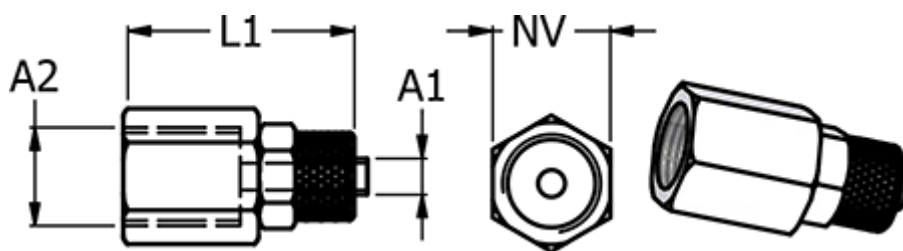

# Data Sheet

Article number: 5861153810

Description: Push-on fitting 11.538-10, metal  $\text{Ø}10/8\text{-G } 3/8\text{'}$   
Straight connector internal thread

## Measures

Hose diameter A1 = 10/8

L1 =

NV = 20

Thread A2 =